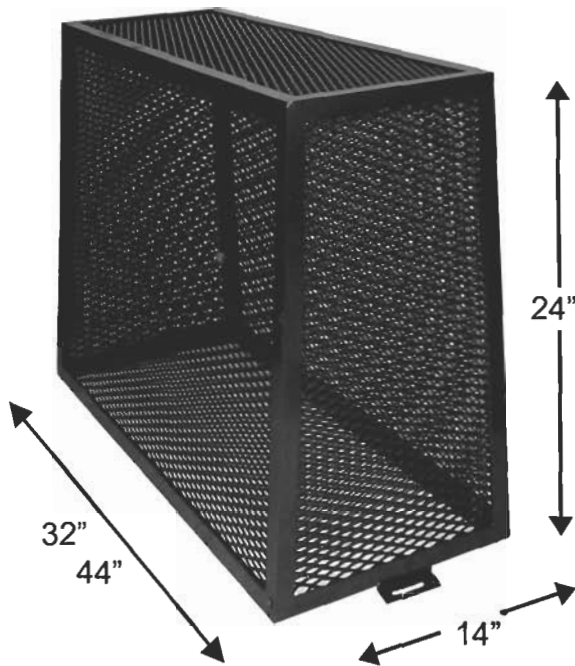

CHARACTERISTICS

- CAGE:
1" angle steel frame expanded metal hinged on one end complete with anchors and bolts
- HINGES:
1/4" flat steel with mounting hardware choice of surface or inset installation swing or lift-off feature

OPTIONAL: Quick Setter Bracket

Super ❖ SAFECAGE ❖

Quick setter allows for a fast & easy installation -
No measuring or drilling necessary!

NOTE: Hinge setter to be installed under 2" of concrete.
Leave hinge clearance bar a minimum of 2" exposed above
cement for cage hinge clearance.

CHARACTERISTICS

- **CAGE:**
1" angle steel frame expanded metal hinged on one end complete with anchors and bolts
- **HINGES:**
1/4" flat steel with mounting hardware choice of surface or inset installation swing or lift-off feature