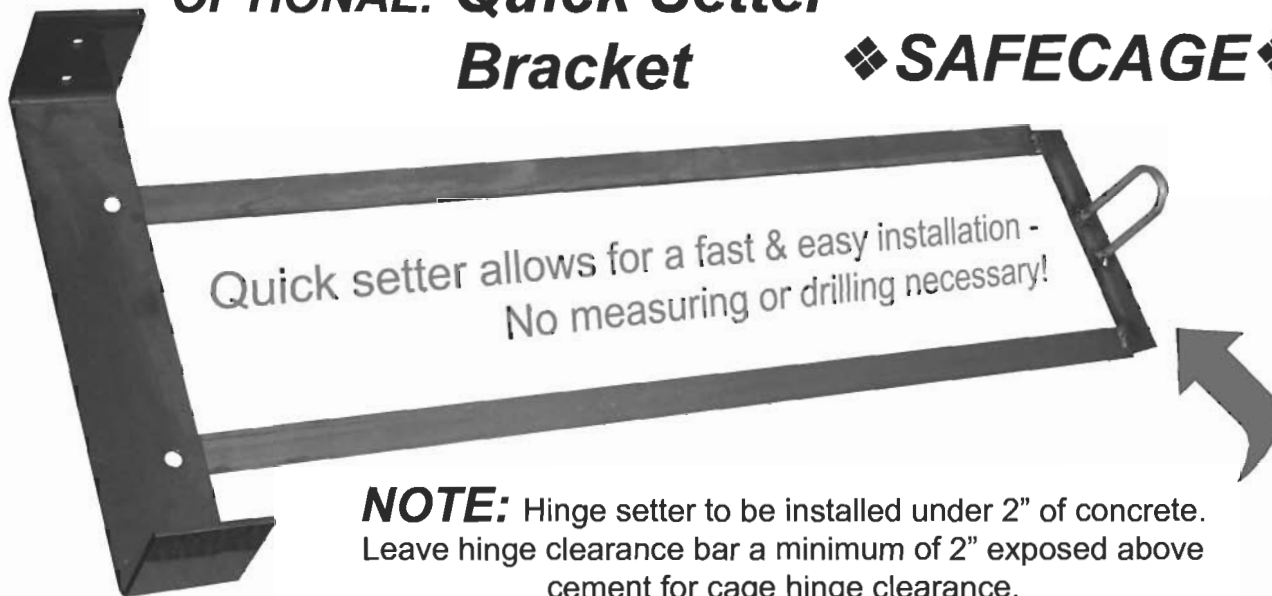

OPTIONAL: Quick Setter Bracket

❖ SAFECAGE ❖

Quick setter allows for a fast & easy installation -
No measuring or drilling necessary!

NOTE: Hinge setter to be installed under 2" of concrete. Leave hinge clearance bar a minimum of 2" exposed above cement for cage hinge clearance.