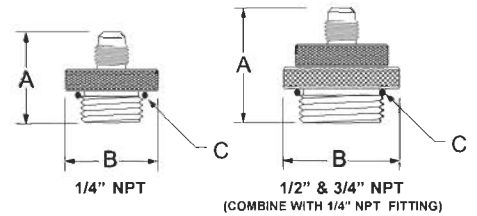

American Backflow Specialties

Test Fittings & Hoses

3
 Test
 Equipment
 &
 Misc

Wilkins Quick Test Fitting Set

QTY. PER CASE	FITING SIZES	FOR VALVE SIZE	DIMENSIONS		
			A in.	B in.	C (O-Ring)
3	1/4" NPT X 1/4" Flare	1/4"-2"	1 3/64	7/8	112N
3	1/2" NPT X 1/4" FNPT	2 1/2"-4"	1 13/32	1 3/16	117N
3	3/4" NPT X 1/4" FNPT	6"-10"	1 13/32	1 3/8	120N

**Test Cock
 Caps & Plugs**
 for thread protection
 when fittings are left on device

1/4	Cap	E716 (orange)
1/8	Plug	08P (blue)
1/4	Plug	011P (blue)
1/2	Plug	023P (blue)
3/4	Plug	031P (blue)

**We carry many sizes of
 hoses and fittings.**