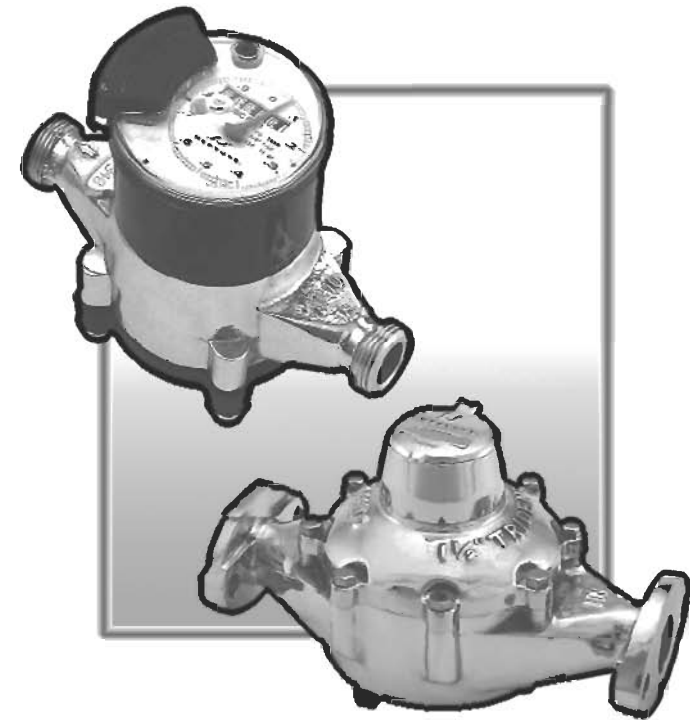

NEPTUNE

T-10

Magnetically Driven Bronze Nutating Disc Flowmeters

SIZES

5/8", 5/8" x 3/4", 3/4", 3/4" SL, 3/4" x 1", 1", 1" x 1-1/4", 1-1/2" flanged or threaded, 2" flanged or threaded.

FEATURES

Register

- Magnetic drive, low torque registration ensures accuracy.
- Impact-resistant register.
- High resolution, low flow leak detection.
- Bayonet style register mount allows in-line serviceability.
- Tamperproof seal pin deters theft.
- Date of manufacture, size, and model stamped on face.

EnviroBrass II Maincase

- Lifetime guarantee
- Resistant to internal and external stresses.
- Handles in-line piping variations.
- Electrical grounding continuity.

Nutating Disc Measuring Chamber

- Positive displacement
- Widest effective flow range for max revenue.
- Floating chamber design unaffected by meter position or in-line piping stresses.

SPECIFICATIONS

Certification: ANSI/NSF 61

Application: Cold water measurement of flow in one direction.

Max operating pressure: 150 psi

Max operating temperature: 80°F

DESCRIPTION

Neptune meters maximize revenue with increased accuracy over the widest effective flow range. Easily upgradeable from direct read registers to Neptune's absolute encoder registers, Neptune meters are the foundation for maximum revenue generation and future meter reading automation. Neptune meters meet or exceed AWWA and ANSI/NSF 61 standards. Produced in an ISO 9001 manufacturing facility and conforms to the "Standard Specifications for Cold Water Meters" C700, latest revision issued by AWWA or as otherwise stated.

PERFORMANCE

Normal meter operating range is as follows:

Size	Accuracy Range $\pm 1.5\%$
5/8"	1/2 - 20 gpm
3/4"	3/4 - 30 gpm
1"	1 - 50 gpm
1-1/2"	2 - 100 gpm
2" 2-1/2	160 gpm

Manufactured, assembled, and tested within the United States.

American Backflow Specialties

www.americanbackflow.com

(800) 66-BKFLO

(619) 527-2525

Fax: (619) 527-2527