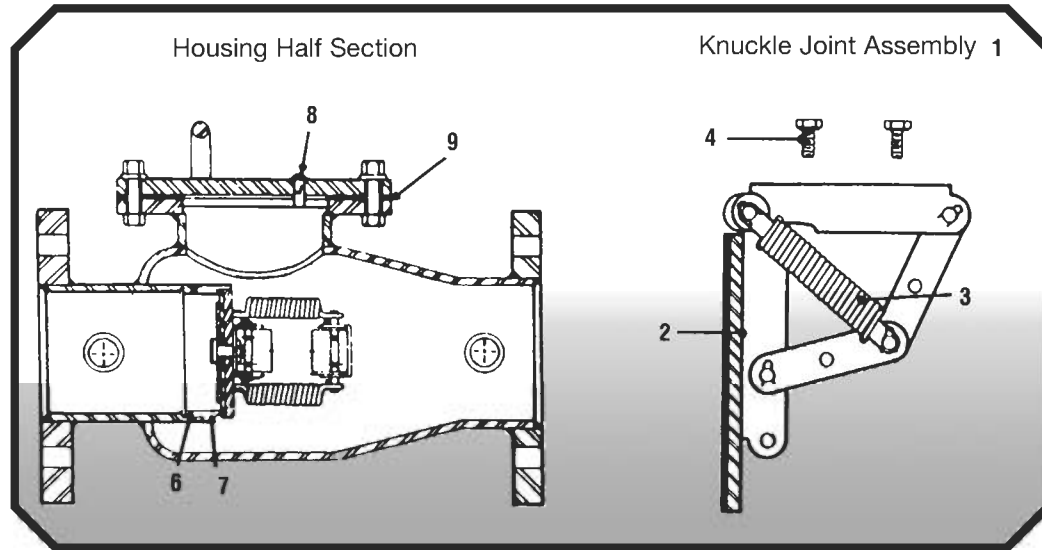

MODEL 1000DCV

REPAIR KITS for 4" to 10"

Item #	Description	Qty.	Ames Part Numbers			
			4"	6"	8"	10"
1.	Knuckle Joint Assembly (Complete Unit)	1	7015550	7015551	7015552	7015552
2.	Clapper Plate with Attached Link	1	7011411	7011412	7011413	7011413
3.	Spring		7011320	7011128	7011323	7011323
	4", 6" Knuckle Joint Assembly	2 Springs Req'd				
	8", 10" Knuckle Joint Assembly	3 Springs Req'd				
4.	3/8" Stainless Steel Bolts	2	7014619	7014619	7014619	7014619
5.	Washer (not shown)	2	7014585	7014585	7014585	7014585
6.	Bronze Seat (Replaceable in line)	1	7011160	7011162	7011163	7011163
7.	Seat O-ring	1	7011161	A300704	A300706	A300706
8.	Vent Screw	1	7011133	7011133	7011133	7011133
9.	Bonnet Gasket	1	7011123	7011124	7011125	7011125
10.	Clapper Retainer Clip (not shown)	1	7013911	7013912	7013913	7013913