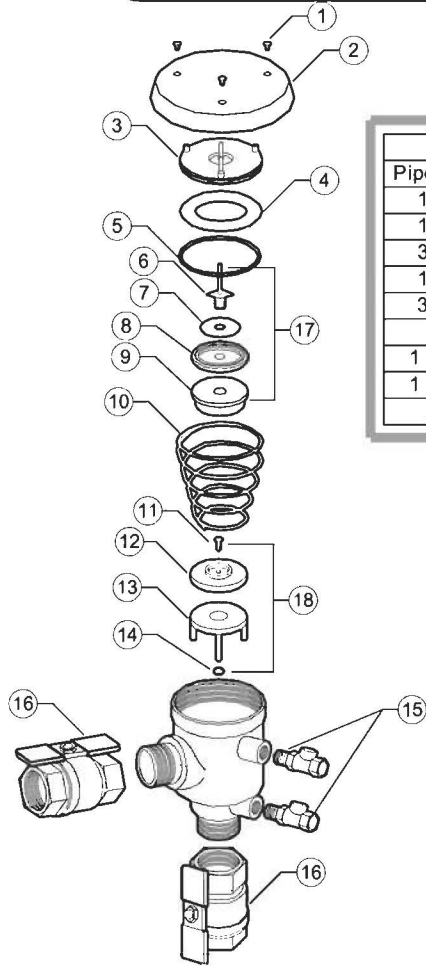

MODEL 720A REPAIR KITS & PARTS

REPAIR KIT RK1-720A Model 720A 1/2", 3/4" & 1"		
PART NO.	QTY.	DESCRIPTION
721A-12	1	PLASTIC WASHER
138N	1	O-RING
721-33	1	SPRING
721-300	1	POPPET ASSY.
721-310	1	SPIDER ASSY.

REPAIR KIT RK2-720A Model 720A 1-1/4", 1-1/2" & 2"		
PART NO.	QTY.	DESCRIPTION
724A-12	1	PLASTIC WASHER
156N	1	O-RING
724-33	1	SPRING
724-300	1	POPPET ASSY.
724-310	1	SPIDER ASSY.

Capacity thru Schedule 40 Pipe				
Pipe size	5 ft/sec	7.5 ft/sec	10 ft/sec	15 ft/sec
1/8"	1	1	2	3
1/4"	2	2	3	5
3/8"	3	4	6	9
1/2"	5	7	9	14
3/4"	8	12	17	25
1"	13	20	27	40
1 1/4"	23	35	47	70
1 1/2"	32	48	63	95
2"	52	78	105	167

1/2", 3/4" & 1"

ITEM NO.	DESCRIPTION	PART NO.
1	CANOPY SCREW	721-11
2	CANOPY	721-3
3	BONNET	721-20
4	PLASTIC WASHER	721A-12
5	O-RING	138N
6	LOAD NUT & GUIDE	721-90
7	LOAD WASHER	721-80
8	DISC UPPER	721A-34
9	POPPET	721-30
10	SPRING	721-33
11	SCREW	721-11A
12	LOWER DISC	721B-34
13	GUIDE SPIDER	721-31
14	NUT, HEX	721-9A
15	TEST COCK	18-860
	TEST COCK ASSY., OLD STYLE	721-480
16	BALL VALVE 1/2"	12-850
	BALL VALVE 3/4"	34-850
	BALL VALVE 1"	1-850
17	POPPET ASSY.	721-300
18	SPIDER ASSY.	721-310

1-1/4", 1-1/2" & 2"

ITEM NO.	DESCRIPTION	PART NO.
1	CANOPY SCREW	724-11
2	CANOPY	724-3
3	RETAINER RING	724-32
4	BONNET	724-20-030F
5	WASHER	724A-12
6	O-RING	156N
7	LOAD NUT & GUIDE ASSY.	724-90
8	LOAD WASHER	724-80
9	UPPER DISC	724A-34
10	POPPET	724-30
11	SPRING	724-33
12	SCREW	724-11A
13	WASHER	62-14
14	LOWER DISC	724B-34
15	WASHER	724-80A
16	GUIDE SPIDER	724-31
17	NUT	5752-9
18	TEST COCK	14-860
	TEST COCK ASSY., OLD STYLE	721-480
19	NIPPLE, 1-1/4" ONLY	104-21B
20	BALL VALVE, 1-1/4"	114-850
	BALL VALVE, 1-1/2"	112-850
	BALL VALVE, 2"	2-850
21	POPPET ASSY.	724-300
22	SPIDER ASSY.	724-310