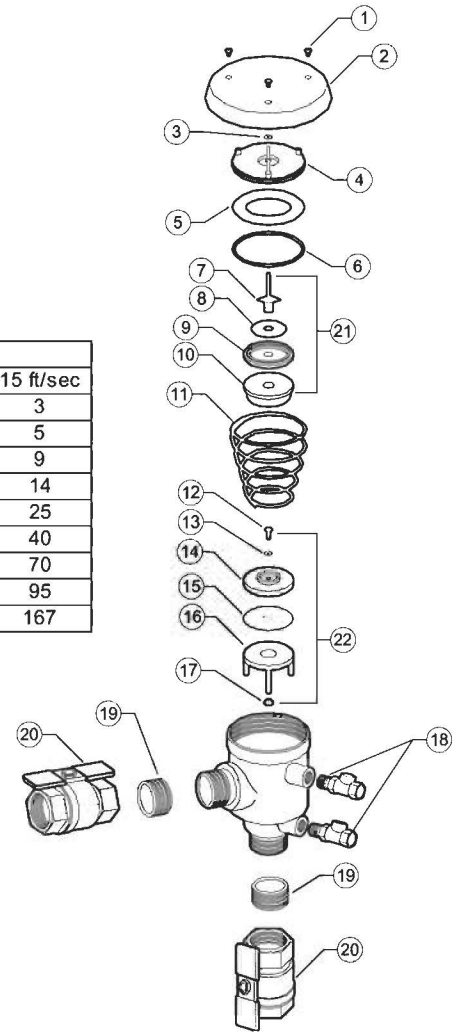

MODEL 720A REPAIR KITS & PARTS

REPAIR KIT RK1-720A Model 720A 1/2", 3/4" & 1"		
PART NO.	QTY.	DESCRIPTION
721A-12	1	PLASTIC WASHER
138N	1	O-RING
721-33	1	SPRING
721-300	1	POPPET ASSY.
721-310	1	SPIDER ASSY.

REPAIR KIT RK2-720A Model 720A 1-1/4", 1-1/2" & 2"		
PART NO.	QTY.	DESCRIPTION
724A-12	1	PLASTIC WASHER
156N	1	O-RING
724-33	1	SPRING
724-300	1	POPPET ASSY.
724-310	1	SPIDER ASSY.

Capacity thru Schedule 40 Pipe				
Pipe size	5 ft/sec	7.5 ft/sec	10 ft/sec	15 ft/sec
1/8"	1	1	2	3
1/4"	2	2	3	5
3/8"	3	4	6	9
1/2"	5	7	9	14
3/4"	8	12	17	25
1"	13	20	27	40
1 1/4"	23	35	47	70
1 1/2"	32	48	63	95
2"	52	78	105	167

1/2", 3/4" & 1"

ITEM NO.	DESCRIPTION	PART NO.
1	CANOPY SCREW	721-11
2	CANOPY	721-3
3	BONNET	721-20
4	PLASTIC WASHER	721A-12
5	O-RING	138N
6	LOAD NUT & GUIDE	721-90
7	LOAD WASHER	721-80
8	DISC UPPER	721A-34
9	POPPET	721-30
10	SPRING	721-33
11	SCREW	721-11A
12	LOWER DISC	721B-34
13	GUIDE SPIDER	721-31
14	NUT, HEX	721-9A
15	TEST COCK	18-860
	TEST COCK ASSY., OLD STYLE	721-480
16	BALL VALVE 1/2"	12-850
	BALL VALVE 3/4"	34-850
	BALL VALVE 1"	1-850
17	POPPET ASSY.	721-300
18	SPIDER ASSY.	721-310

1-1/4", 1-1/2" & 2"

ITEM NO.	DESCRIPTION	PART NO.
1	CANOPY SCREW	724-11
2	CANOPY	724-3
3	RETAINER RING	724-32
4	BONNET	724-20-030F
5	WASHER	724A-12
6	O-RING	156N
7	LOAD NUT & GUIDE ASSY.	724-90
8	LOAD WASHER	724-80
9	UPPER DISC	724A-34
10	POPPET	724-30
11	SPRING	724-33
12	SCREW	724-11A
13	WASHER	62-14
14	LOWER DISC	724B-34
15	WASHER	724-80A
16	GUIDE SPIDER	724-31
17	NUT	5752-9
18	TEST COCK	14-860
	TEST COCK ASSY., OLD STYLE	721-480
19	NIPPLE, 1-1/4" ONLY	104-21B
20	BALL VALVE, 1-1/4"	114-850
	BALL VALVE, 1-1/2"	112-850
	BALL VALVE, 2"	2-850
21	POPPET ASSY.	724-300
22	SPIDER ASSY.	724-310