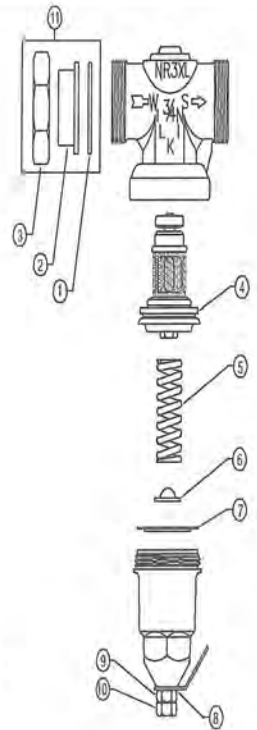

MODEL NR3XL

1/2", 3/4", 1", 1-1/4", 1-1/2" & 2" LEAD-FREE*

*This product contains a weighted average lead content less than 0.25% for wetted surfaces.

ITEM NO.	DESCRIPTION	1/2"	3/4"	1"	NR3XL	NR3XLC	NR3XLDU	NR3XLDUC	NR3XLDULU	NR3XLSG	NR3XLEC	NR3XLHRSC
1	UNION GASKET	62-13	62-13	63-13	•	•	•	•	•	•	•	•
2	TAILPIECE XL (FNPT)	751-19XL	602-19XL	63-19XL			•					
	TAILPIECE XL COPPER (FC)	751C-19XL	602C-19	63C-19			•					
	TAILPIECE NPT	751-19	602-19	63-19	•					•	•	•
	TAILPIECE COPPER (FC)	751C-19	602C-19	63C-19		•						
3	UNION NUT	62-9-010F	62-9-010F	63-9-010F	•	•	•	•	•	•	•	•
4	CARTRIDGE	BR2-CARTXL	BR2-CARTXL	BR2-CARTXL	•	•	•	•	•	•	•	★
5	SPRING SS	BR2-33SS	BR2-33SS	BR2-33SS	•	•	•	•	•	•	•	★
6	SPRING DISC	BR2-80A	BR2-80A	BR2-80A	•	•	•	•	•	•	•	★
	SPRING DISC SS	BR2-80ASS	BR2-80ASS	BR2-80ASS						•	•	
7	FRICTION RING	BR2-80C	BR2-80C	BR2-80C	•	•	•	•	•	•	•	★
8	WASHER	606C-12	606C-12	606C-12						•	•	
9	LOCKNUT	501B-9	501B-9	501B-9	•	•	•	•	•	•	•	
	LOCKNUT SS	501B-9SS	501B-9SS	501B-9SS						•	•	
10	ADJUSTMENT BOLT	NR3-11A	NR3-11A	NR3-11A	•	•	•	•	•	•	•	
	ADJUSTMENT BOLT SS	BR3-11LRS	BR3-11LRS	BR3-11LRS						•	•	
	ADJUSTMENT BOLT SS	602A-11ASS	602A-11ASS	602A-11ASS							•	
	SPACER	BR2-12P	BR2-12P	BR2-12P							•	
11	XL TAILPIECE KIT NPT	12 X 34-TPKXL	34-TPKXL	1-TPKXL		•						
	XL TAILPIECE KIT COPPER (FC)	12 X 34-TPKXLC	34-TPKC	1-TPKC			•					
	TAILPIECE KIT NPT	12 X 34-TPK	34-TPK	1-TPK	•					•	•	
	TAILPIECE COPPER (FC)	12 X 34-TPKC	34-TPKC	1-TPKC	•							

• Item included in specified Model

NR3XL (1/2", 3/4" & 1")