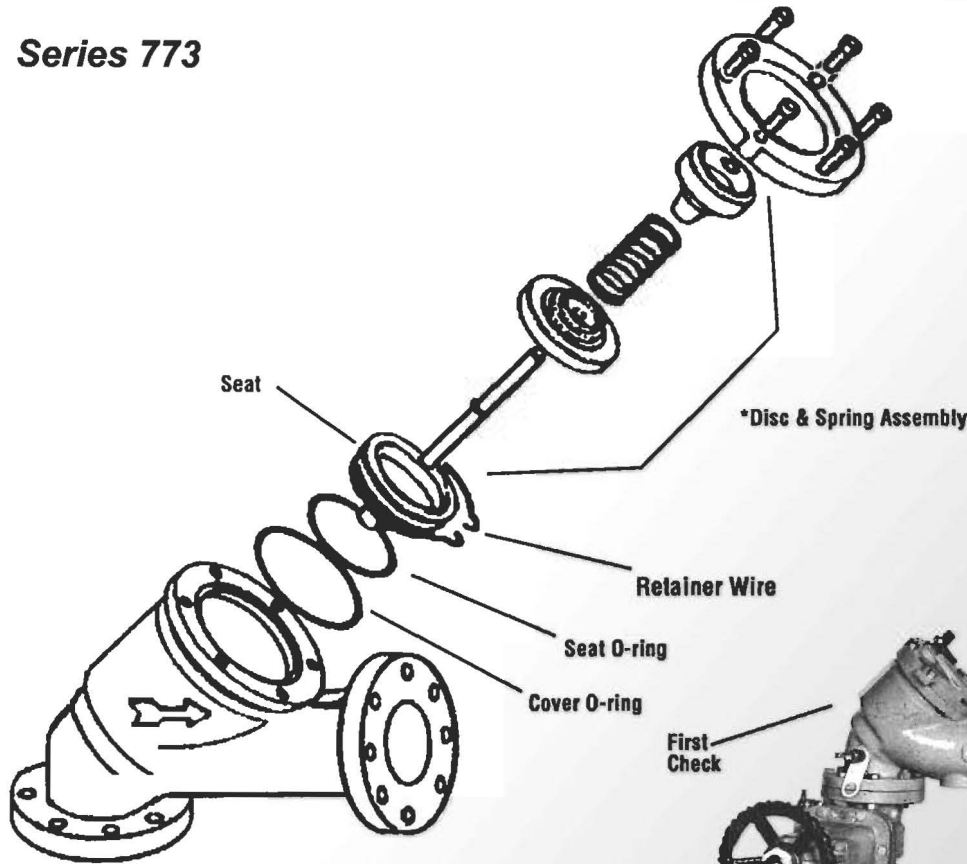

Series 773

***WARNING:** Spring assembly is factory assembled. **DO NOT DISASSEMBLE.**

NOTE:
No special tools required to service Series 773

Repair Kits:

Ordering No.	Kit No.	Size
First or Second Check Kit		
888415	RK 773 CK4	4"
888428	RK 773 CK4	6"
Kits consist of: Disc & Spring assembly and Cover o-ring.		
First or Second Check Rubber Parts Kit		
888416	RK 773 RC4	4"
888429	RK 773 RC4	6"
Kits consist of: Disc, Seat o-ring and Cover O-ring.		
Seat Kit for Check		
888417	RK 773 S	4"
888430	RK 773 S	6"
Kits consist of: Seat, Seat o-ring, Cover o-ring and Retainer wire.		
Cover Kit		
888418	RK 773 C	4"
888431	RK 773 C	6"
Kits consist of: Cover and Cover o-ring.		

Ordering No.	Kit No.	Size
First Check Kit		
888420	RK 773DCDA CK1	4"
888432	RK 773DCDA CK1	6"
Second Check Kit		
888421	RK 773DCDA CK2	4"
888433	RK 773DCDA CK2	6"
Kits consist of: Disc & Spring assembly and Cover o-ring.		
First or second check Rubber Parts Kit		
888422	RK 773DCDA RC4	4"
888434	RK 773DCDA RC4	6"
Kits consist of: Disc, Seat O-ring and Cover O-ring.		
Seat Kit for Check		
888423	RK 773DCDA S	4"
888435	RK 773DCDA S	6"
Kits consist of: Seat, Seat o-ring, Cover o-ring and Retainer wire.		
Cover Kit		
888424	RK 773DCDA C	4"
888436	RK 773DCDA C	6"
Kits consist of: Cover and Cover o-ring.		