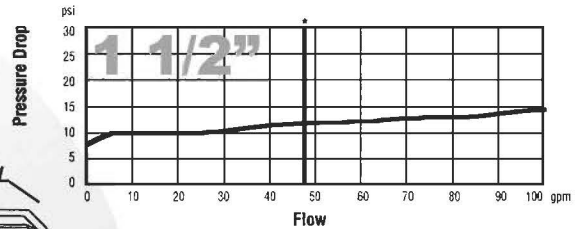

## Flow Curves \*Typical maximum system flow rate (7.5 feet/sec.)

2" Flow Chart Not Available