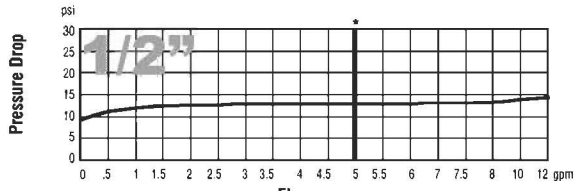

## Flow Curves \*Typical maximum system flow rate (7.5 feet/sec.)

2" Flow Chart Not Available