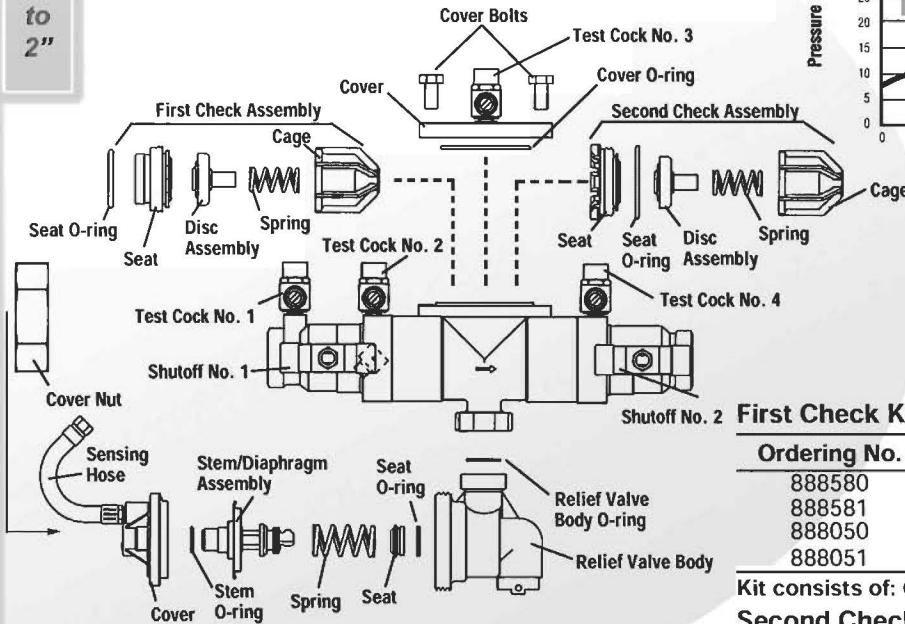

2" Flow Chart Not Available