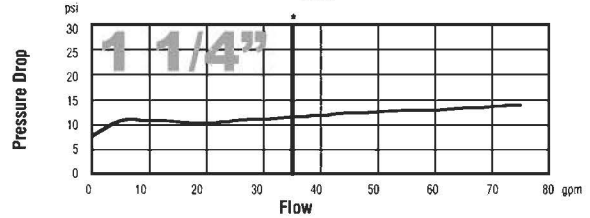

## Flow Curves \*Typical maximum system flow rate (7.5 feet/sec.)

2" Flow Chart Not Available