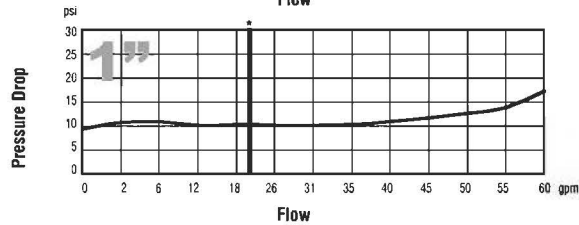

## Flow Curves \*Typical maximum system flow rate (7.5 feet/sec.)

2" Flow Chart Not Available