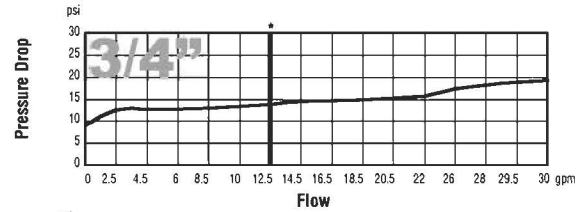

## Flow Curves \*Typical maximum system flow rate (7.5 feet/sec.)

2" Flow Chart Not Available